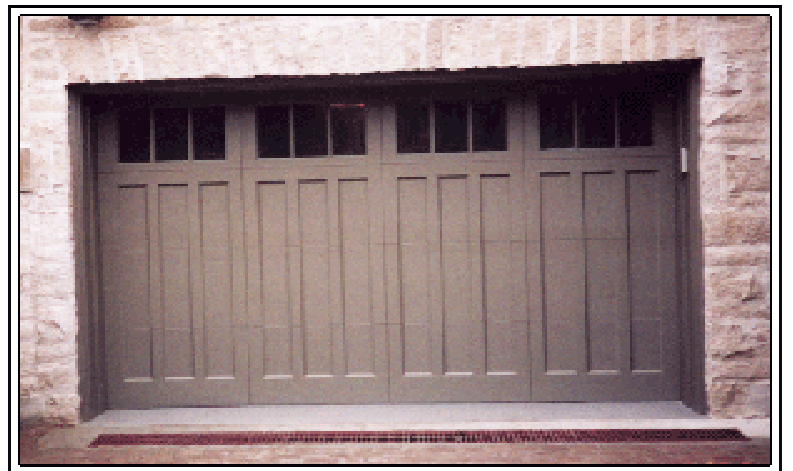

# Garage & Barn DOORS

*Carriage House Series*

### *Traditional & Custom Designs*

*Choose from our own popular collection or we can customize doors - for Entrance, Garage and Barn - from traditional variations to unique architectural designs.*

ALLIANCE GARAGE DOORS Inc.

# Customized to your Specifications

See our complete line of doors for the Garage, Barn, and Entrance or inquire about guaranteed quality ALLIANCE Custom work.

## Carriage House Series

Top-of-the-line quality & good looks. These are flush, insulated mahogany plywood sectional garage doors that feature a heavy-duty long life frame. Choice of quality cedar, fir or other wood overlays, are crafted to create virtually any custom door design. Complete custom glazing is also available.