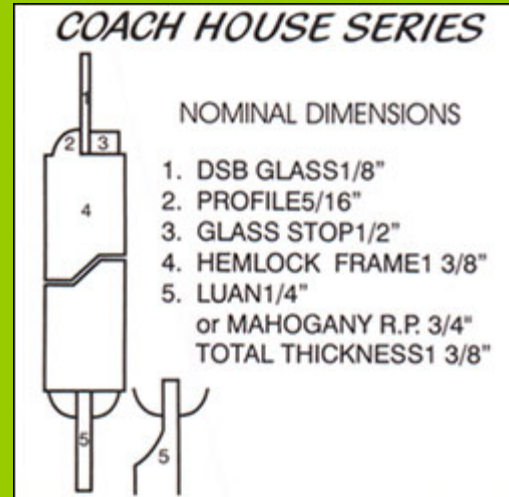

ALLIANCE

always meets your expectations

QUALITY • SELECTION • SERVICE

- ✓ Superior construction
- ✓ Custom Sizing
- ✓ Choice of quality Wood Overlays
- ✓ Complete Custom Glazing
- ✓ Shipping & Packaging
- ✓ Professional Installation Available
- ✓ Customer Satisfaction